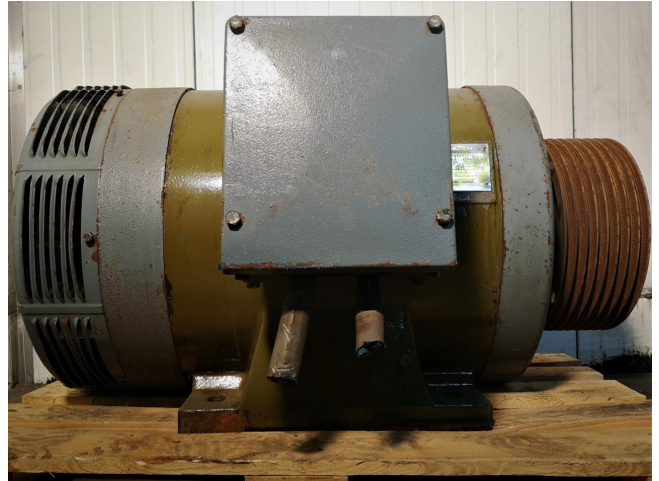

Schorch AN5313S-BB011

Specifications

Brand	Schorch
Type	AN5313S-BB011
kW	160
RPM	1475
Size & Weight	1100x820x760 mm (LxWxH)
50 Hz / 60 Hz	50 Hz
Stock	1

Description

Used Schorch AN5313S-BB011

Used Schorch AN5313S-BB011 electric motor with 160 kW and 1475 RPM at 50 Hz. Sizes: 1100x820x760 mm (LxWxH).